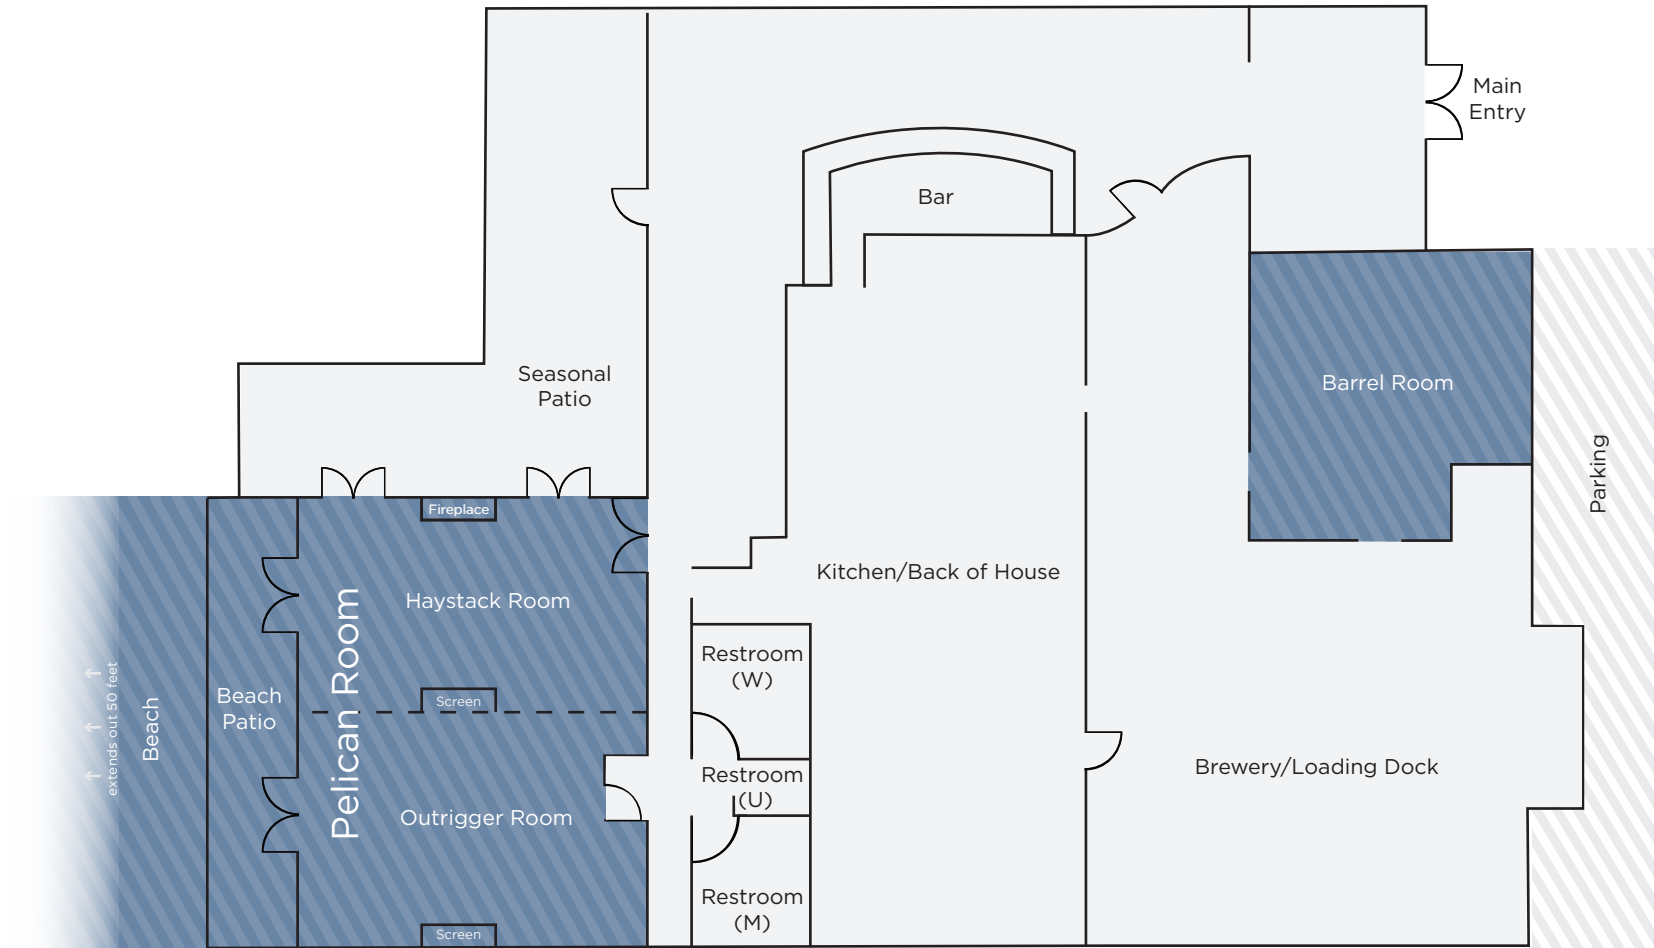

PACIFIC CITY BREWPUB

3310 Cape Kiwanda Dr.
Pacific City, Oregon

	Banquet	Theater	Classroom	Reception	Square Foot	Dimension
Outrigger Room	40	40	20	50	550	31 x 21.5
Haystack Room	40	30	20	55	600	31 x 21.5
Pelican Room	90	100	50	90	1150	31 x 43
Beach	----- 40-100 -----				2150	50 x 43
Barrel Room	----- 50 -----				658	25 x 27